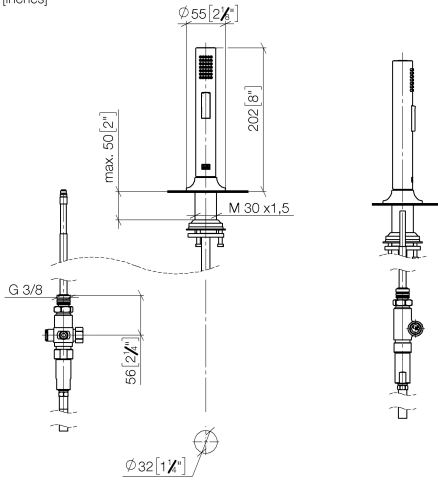

27 731 809

- with round rosette
- spray flow
- automatic spout/shower diverter
- height of mixer mm
- hole diameter rinsing spray 32mm
- fabric braided hose 1500 mm
- sprayface with anti-scaling system
- lead-free

Can only be combined with 33810809, 33826809, 19815809, 19825809.

Intrinsic protection against back flow.

	Chrome	27 731 809-00
	Brushed Platinum	27 731 809-06
	Platinum	27 731 809-08
	Durabrand (23kt Gold)	27 731 809-09
	Dark Chrome	27 731 809-19
	Brushed Durabrand (23kt Gold)	27 731 809-28
	Matte Black	27 731 809-33
	Brushed Champagne (22kt Gold)	27 731 809-46
	Champagne (22kt Gold)	27 731 809-47
	Brushed Chrome	27 731 809-93
	Brushed Dark Platinum	27 731 809-99

27 731 809

mm [inches]

Certificates

Belgaqua_24-005-
27_3.